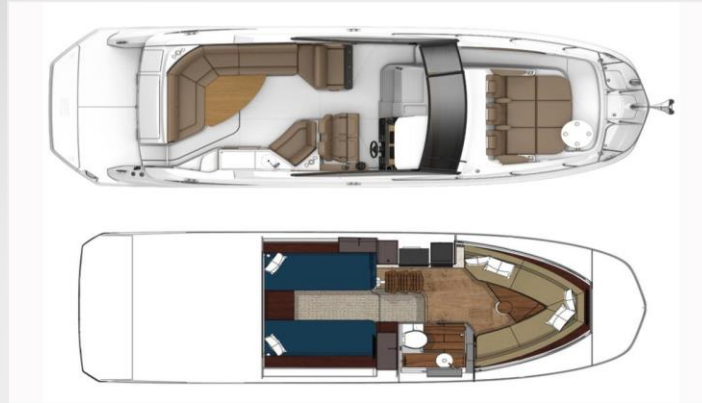

32' 2020 Sundancer

INCLUDED IN TOTAL COST

Boat, Captain, Life Jackets, Local Fuel Around Sag Harbor and Shelter Island, Water Toys/Rafts, Ice, Bottled Water.

NOT INCLUDED

Food, Beverages, Alcohol. Please bring any food or drink you wish, excluding red wine and red drinks (they stain).